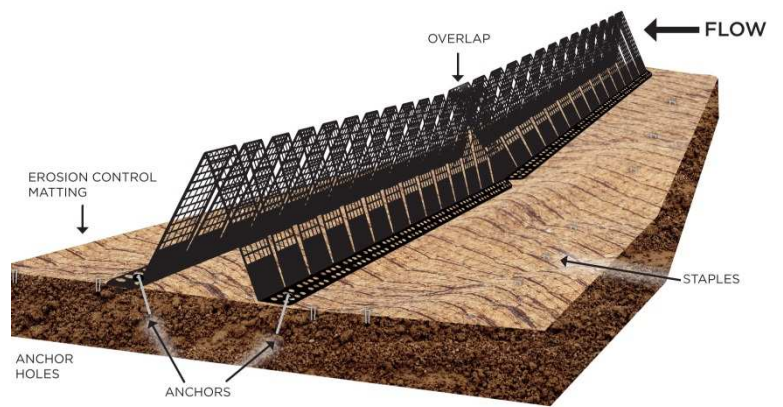

Property	Unit	Enviro-Ridge
Polymer	N/A	100% Recycled UV Resistant High Density Polyethylene
Color	N/A	Black
Porosity	%	35-40%
Height	cm(in)	22.5 cm (8.86 in)
Length	m(ft)	1 m (3.28 ft)
Weight	kg(lbs)	0.907kg (2 lbs)

ENVIRO-RIDGE
DITCH BARRIER

ENVIRO-RIDGE
DITCH BARRIER

ENVIRO-RIDGE
DITCH BARRIER