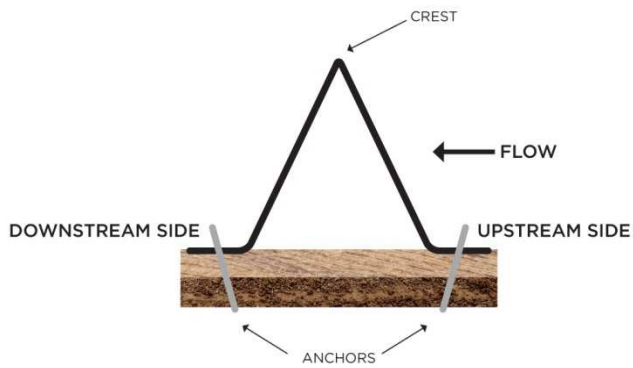

Property	Unit	Enviro-Ridge
Polymer	N/A	100% Recycled UV Resistant High Density Polyethylene
Color	N/A	Black
Porosity	%	35-40%
Height	cm(in)	22.5 cm (8.86 in)
Length	m(ft)	1 m (3.28 ft)
Weight	kg(lbs)	0.907kg (2 lbs)

ENVIRO-RIDGE
DITCH BARRIER